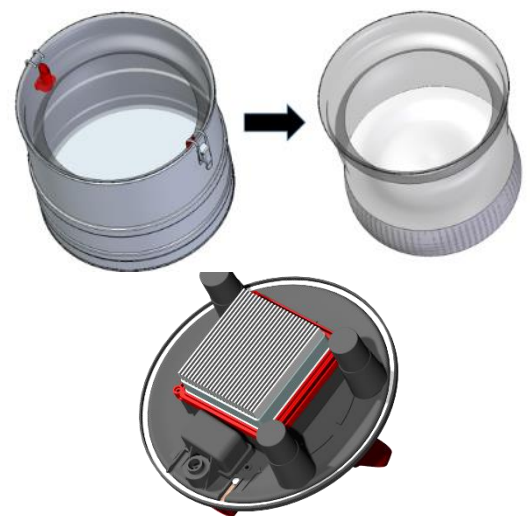

- Continuously clogged filter that needs to be clean
- Troublesome disposal of dust/debris
- Loud/unpleasant noise.

With the new COMFORT range of Ash Cleaners Producteers addresses exactly these issues. COMFORT introduces a new back flow filter cleaning system, where the customer by the push of a button can easily clean the filter and restore suction performance. Thus, no need any more to take out the filter and clean it every time after use.

COMFORT has the inlet in the top thereby enabling the customer to insert a standard plastic bag and use it for disposal bag. Special parts inside the tank make the necessary holes in the bag so the bag is not sucked into the filter. COMFORT uses a flat filter which will enable the customer to fill the tank to an unprecedented level.