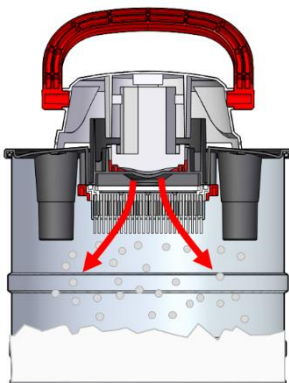

Producteers reinvents the ash cleaner

Producteers is proud to announce yet another innovative product (COMFORT) that we are confident will live up to and exceed our customers' expectations.

Ash Cleaners are necessary products for cleaning of cold ash and fine dust from fireplaces, stoves, pellet burners, BBQ, etc. However, today customers complain heavily about 3 things in relation to ash cleaners available on the market namely:

- Continuously clogged filter that needs to be clean
- Troublesome disposal of dust/debris
- Loud/unpleasant noise.

With the new COMFORT range of Ash Cleaners Producteers addresses exactly these issues. COMFORT introduces a new back flow filter cleaning system, where the customer by the push of a button can easily clean the filter and restore suction performance. Thus, no need any more to take out the filter and clean it every time after use.

COMFORT has the inlet in the top thereby enabling the customer to insert a standard plastic bag and use it for disposal bag. Special parts inside the tank make the necessary holes in the bag so the bag is not sucked into the filter. COMFORT uses a flat filter which will enable the customer to fill the tank to an unprecedented level.